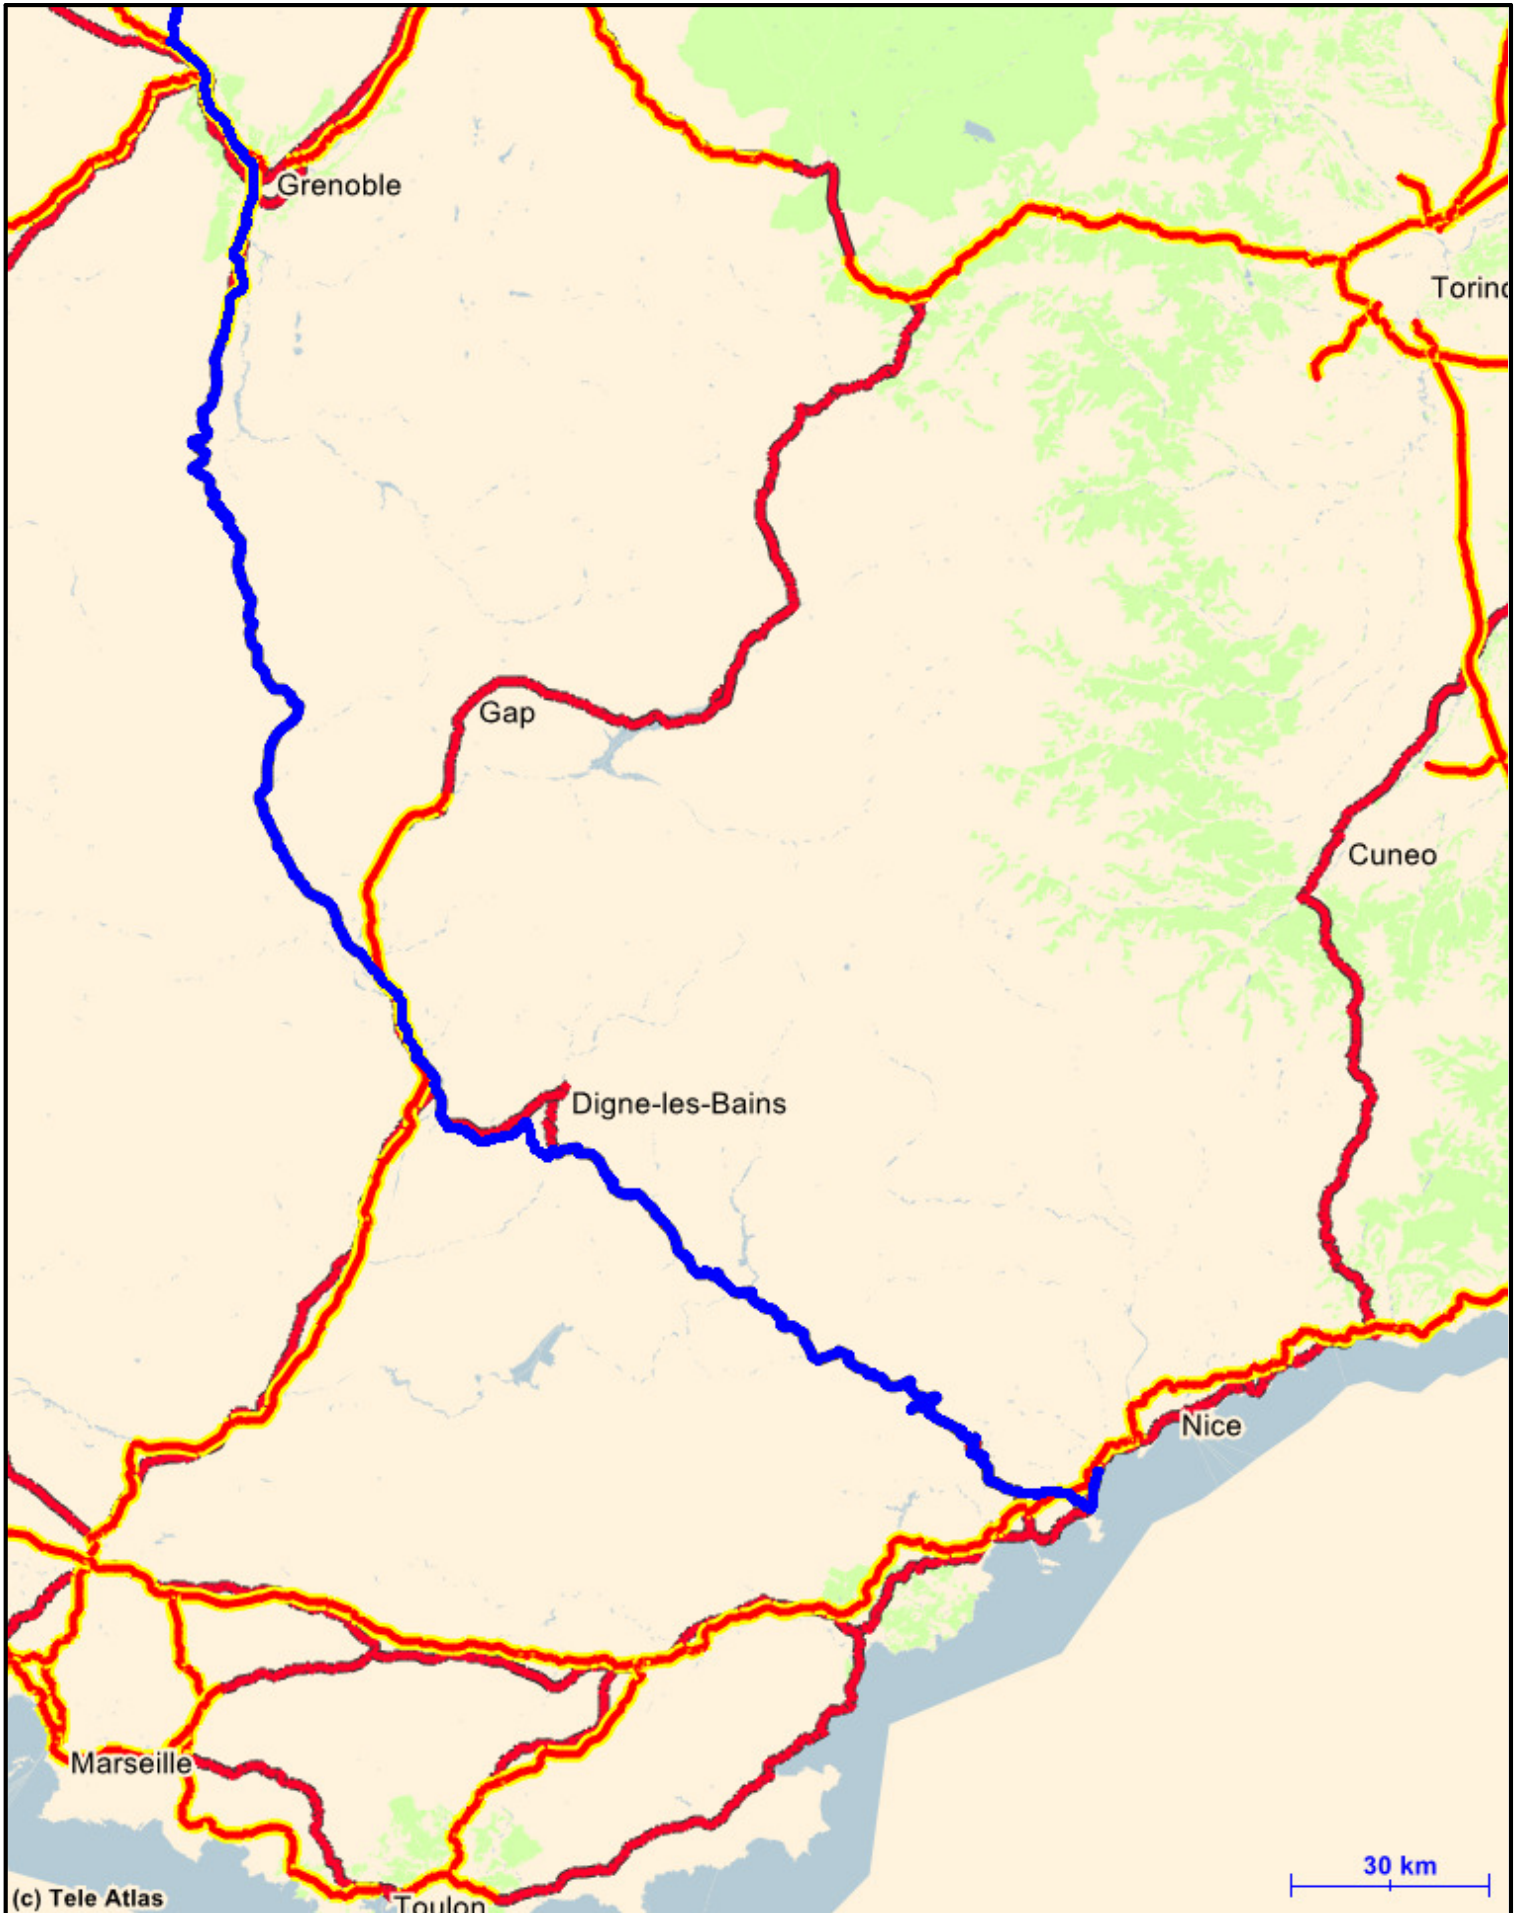

RB ID: 396

RB name: CorsicaSpit Liaison - RB kms: 507,4

Country: France - Region: Sud

RB ID: 396

RB name: CorsicaSpit Liaison - RB kms: 507,4

Country: France - Region: Sud

(c) Tele Atlas