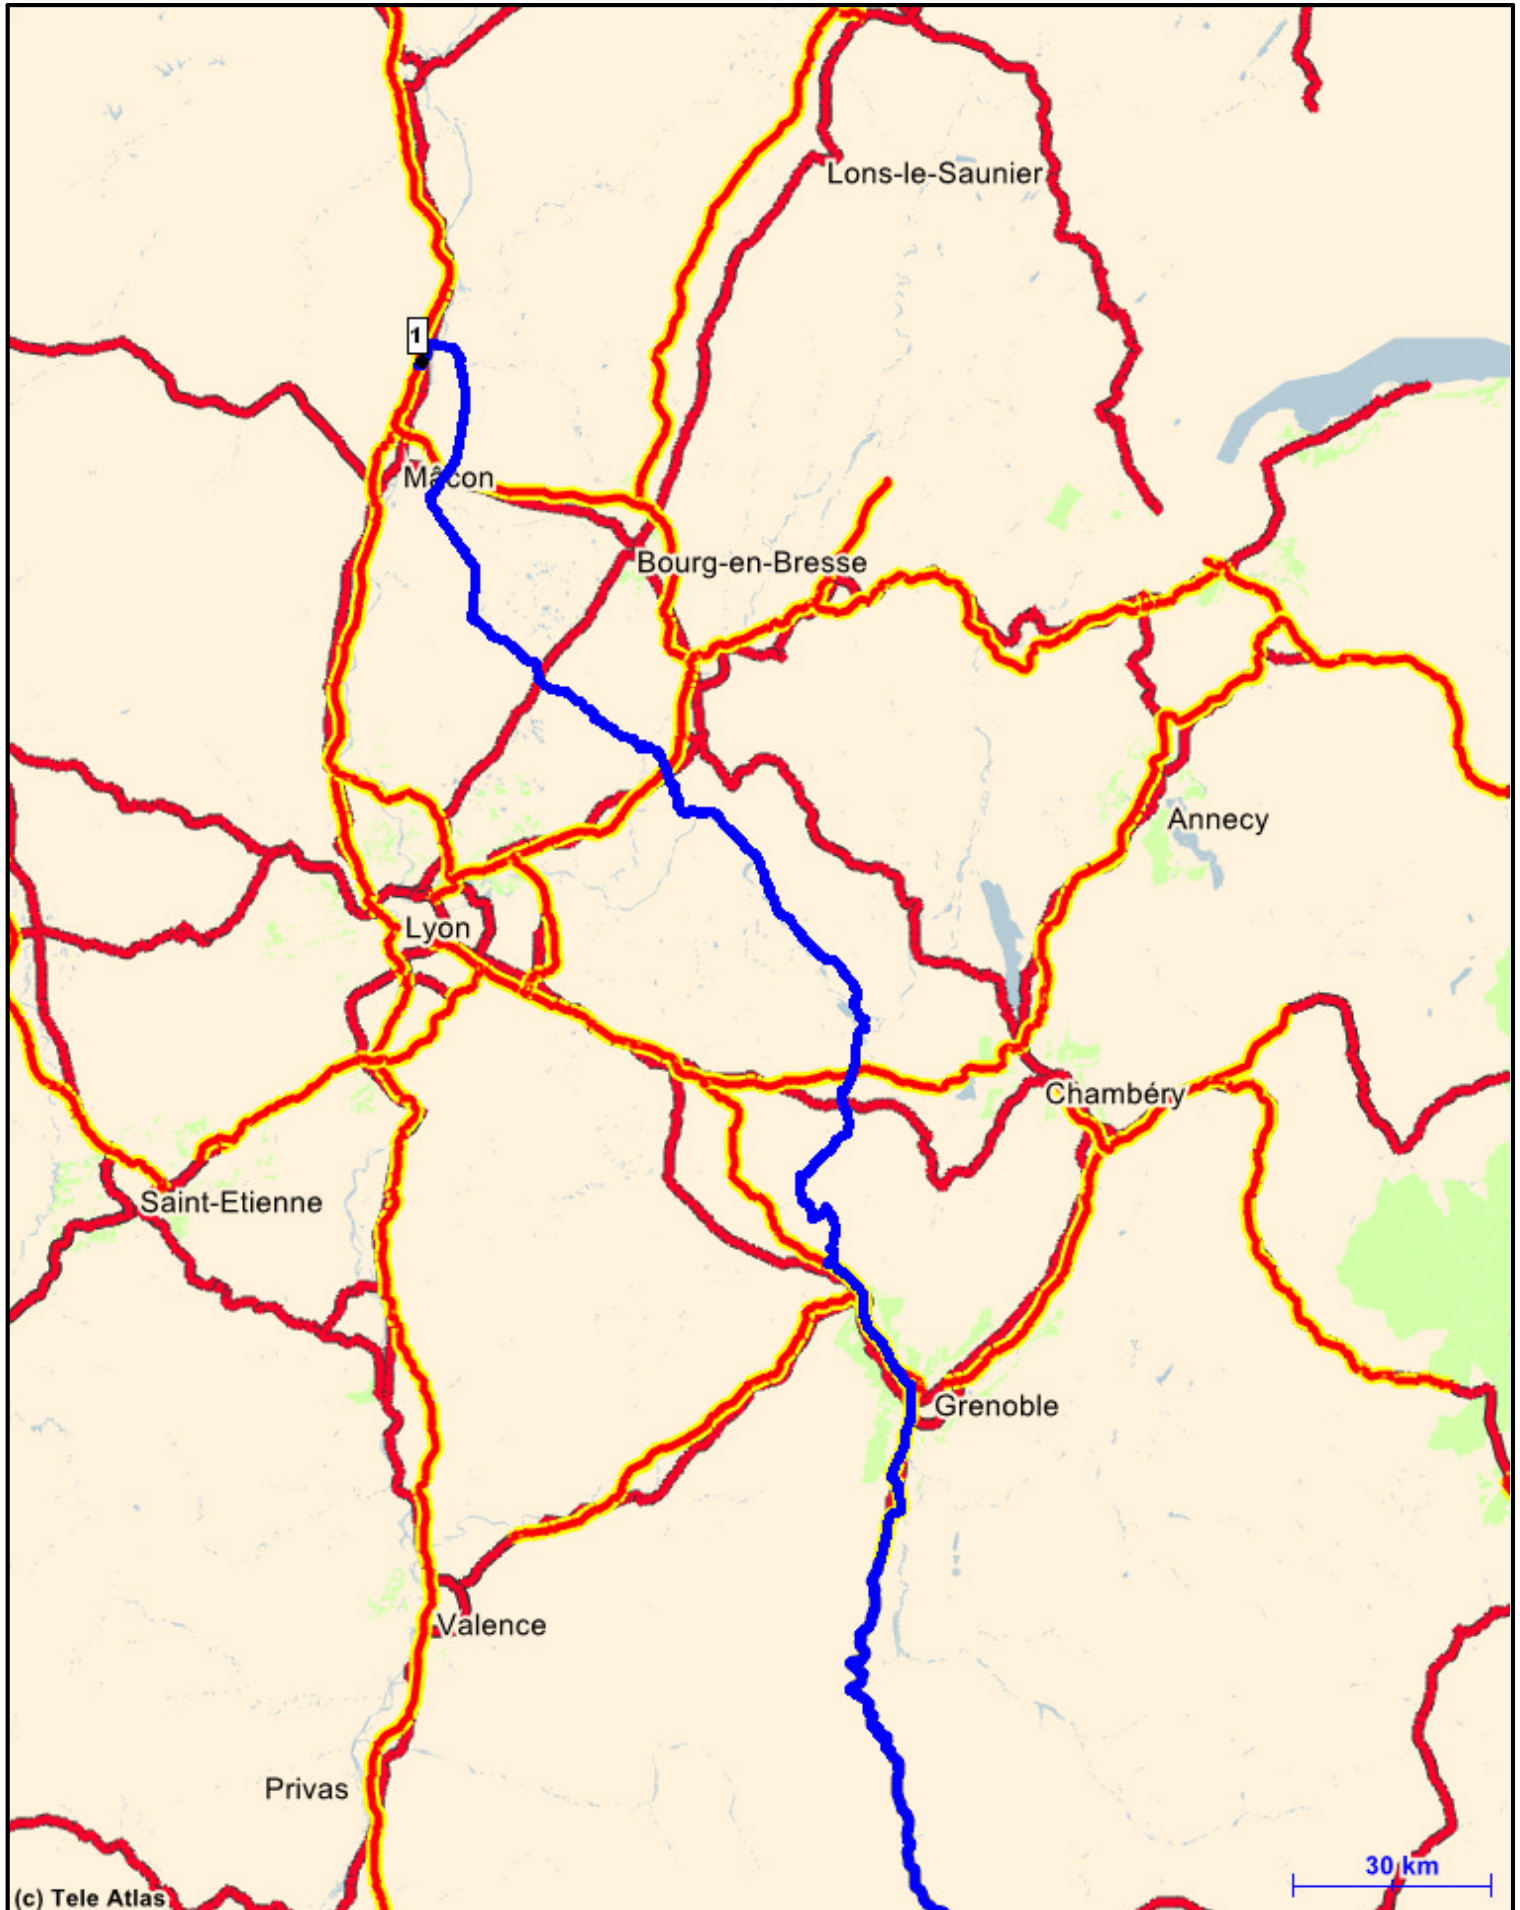

RB ID: 396

RB name: CorsicaSpit Liaison - RB kms: 507,4

Country: France - Region: Sud

RB ID: 396

RB name: CorsicaSpit Liaison - RB kms: 507,4

Country: France - Region: Sud

(c) Tele Atlas