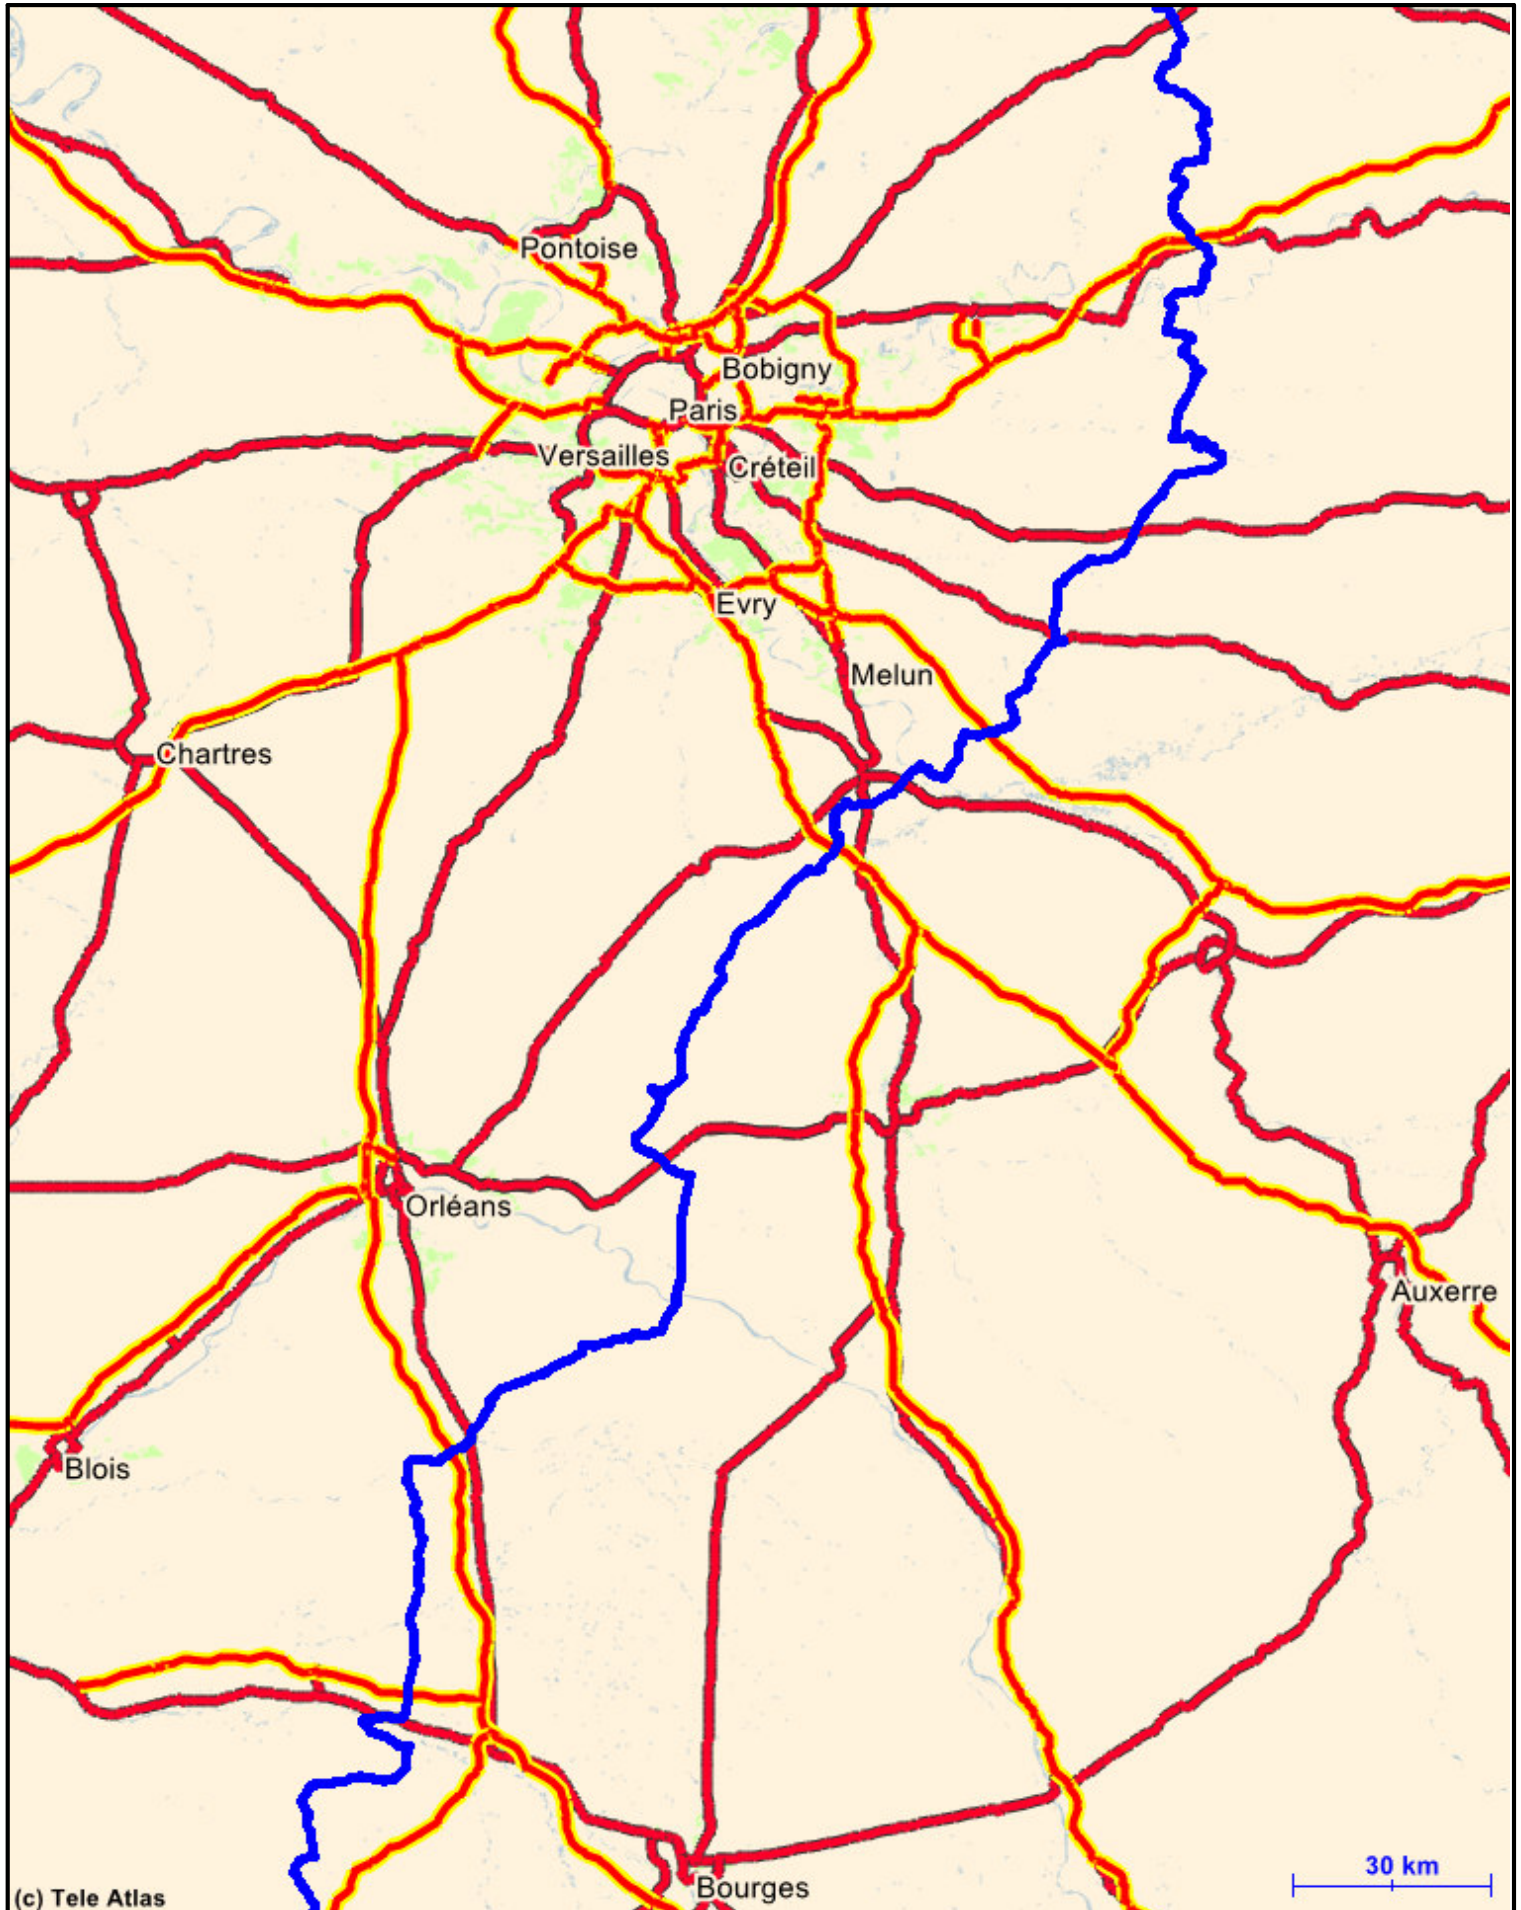

RB ID: 561

RB name: From Sarlat to Afsne - RB kms: 1070,8

Country: France - Region:

RB ID: 561

RB name: From Sarlat to Afsne - RB kms: 1070,8

Country: France - Region:

RB ID: 561

RB name: From Sarlat to Afsne - RB kms: 1070,8

Country: France - Region: