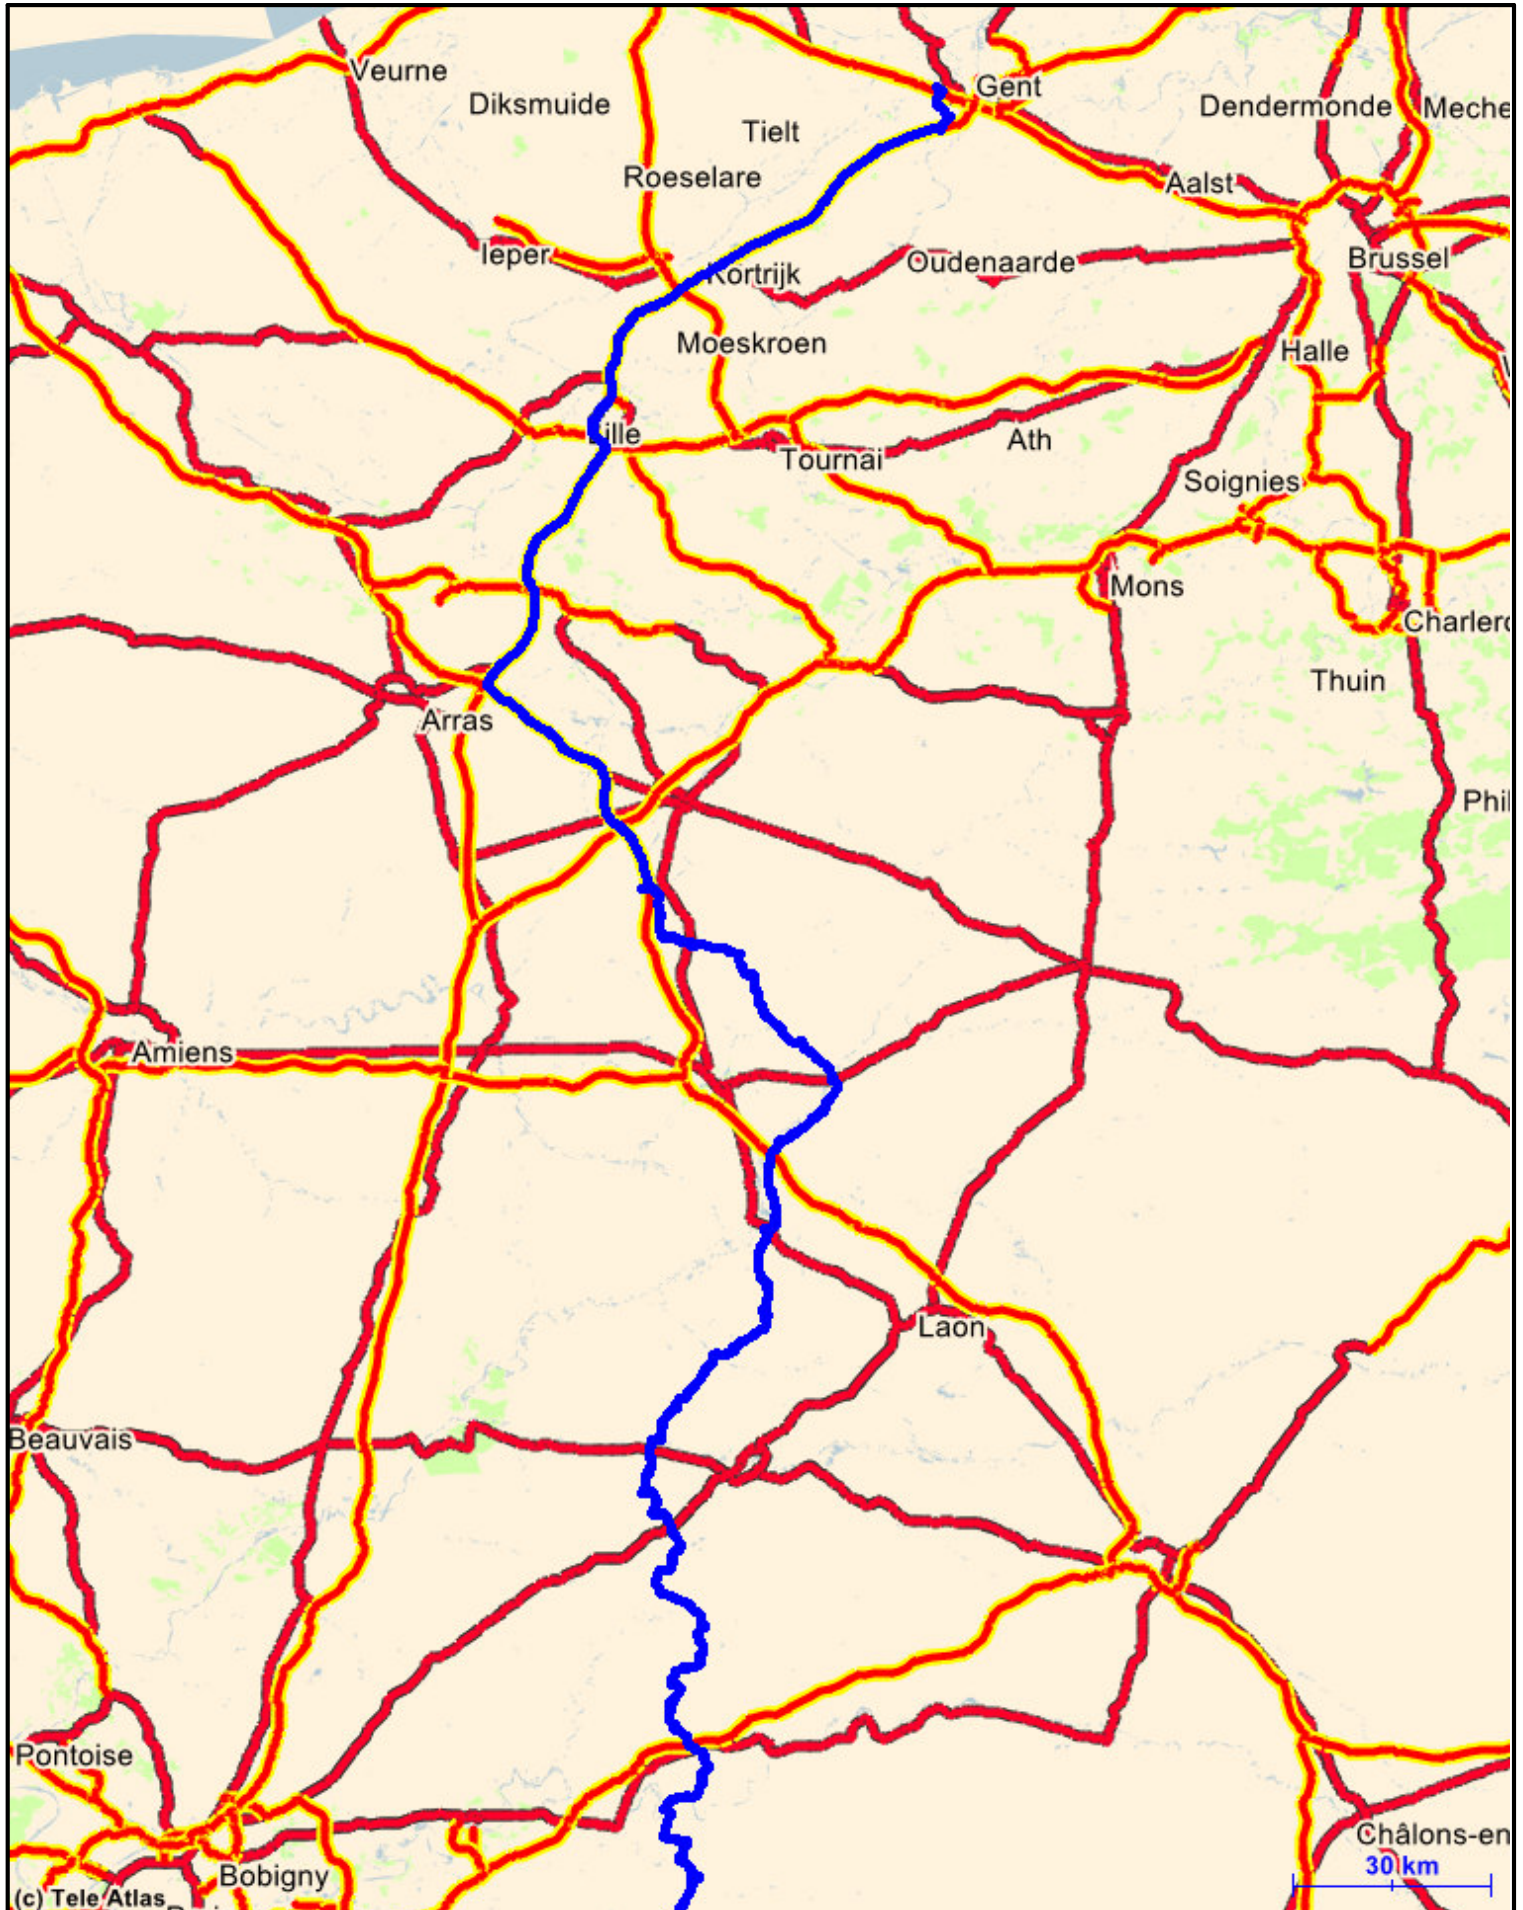

RB ID: 561

RB name: From Sarlat to Afsne - RB kms: 1070,8

Country: France - Region:

RB ID: 561

RB name: From Sarlat to Afsne - RB kms: 1070,8

Country: France - Region:

RB ID: 561

RB name: From Sarlat to Afsne - RB kms: 1070,8

Country: France - Region: